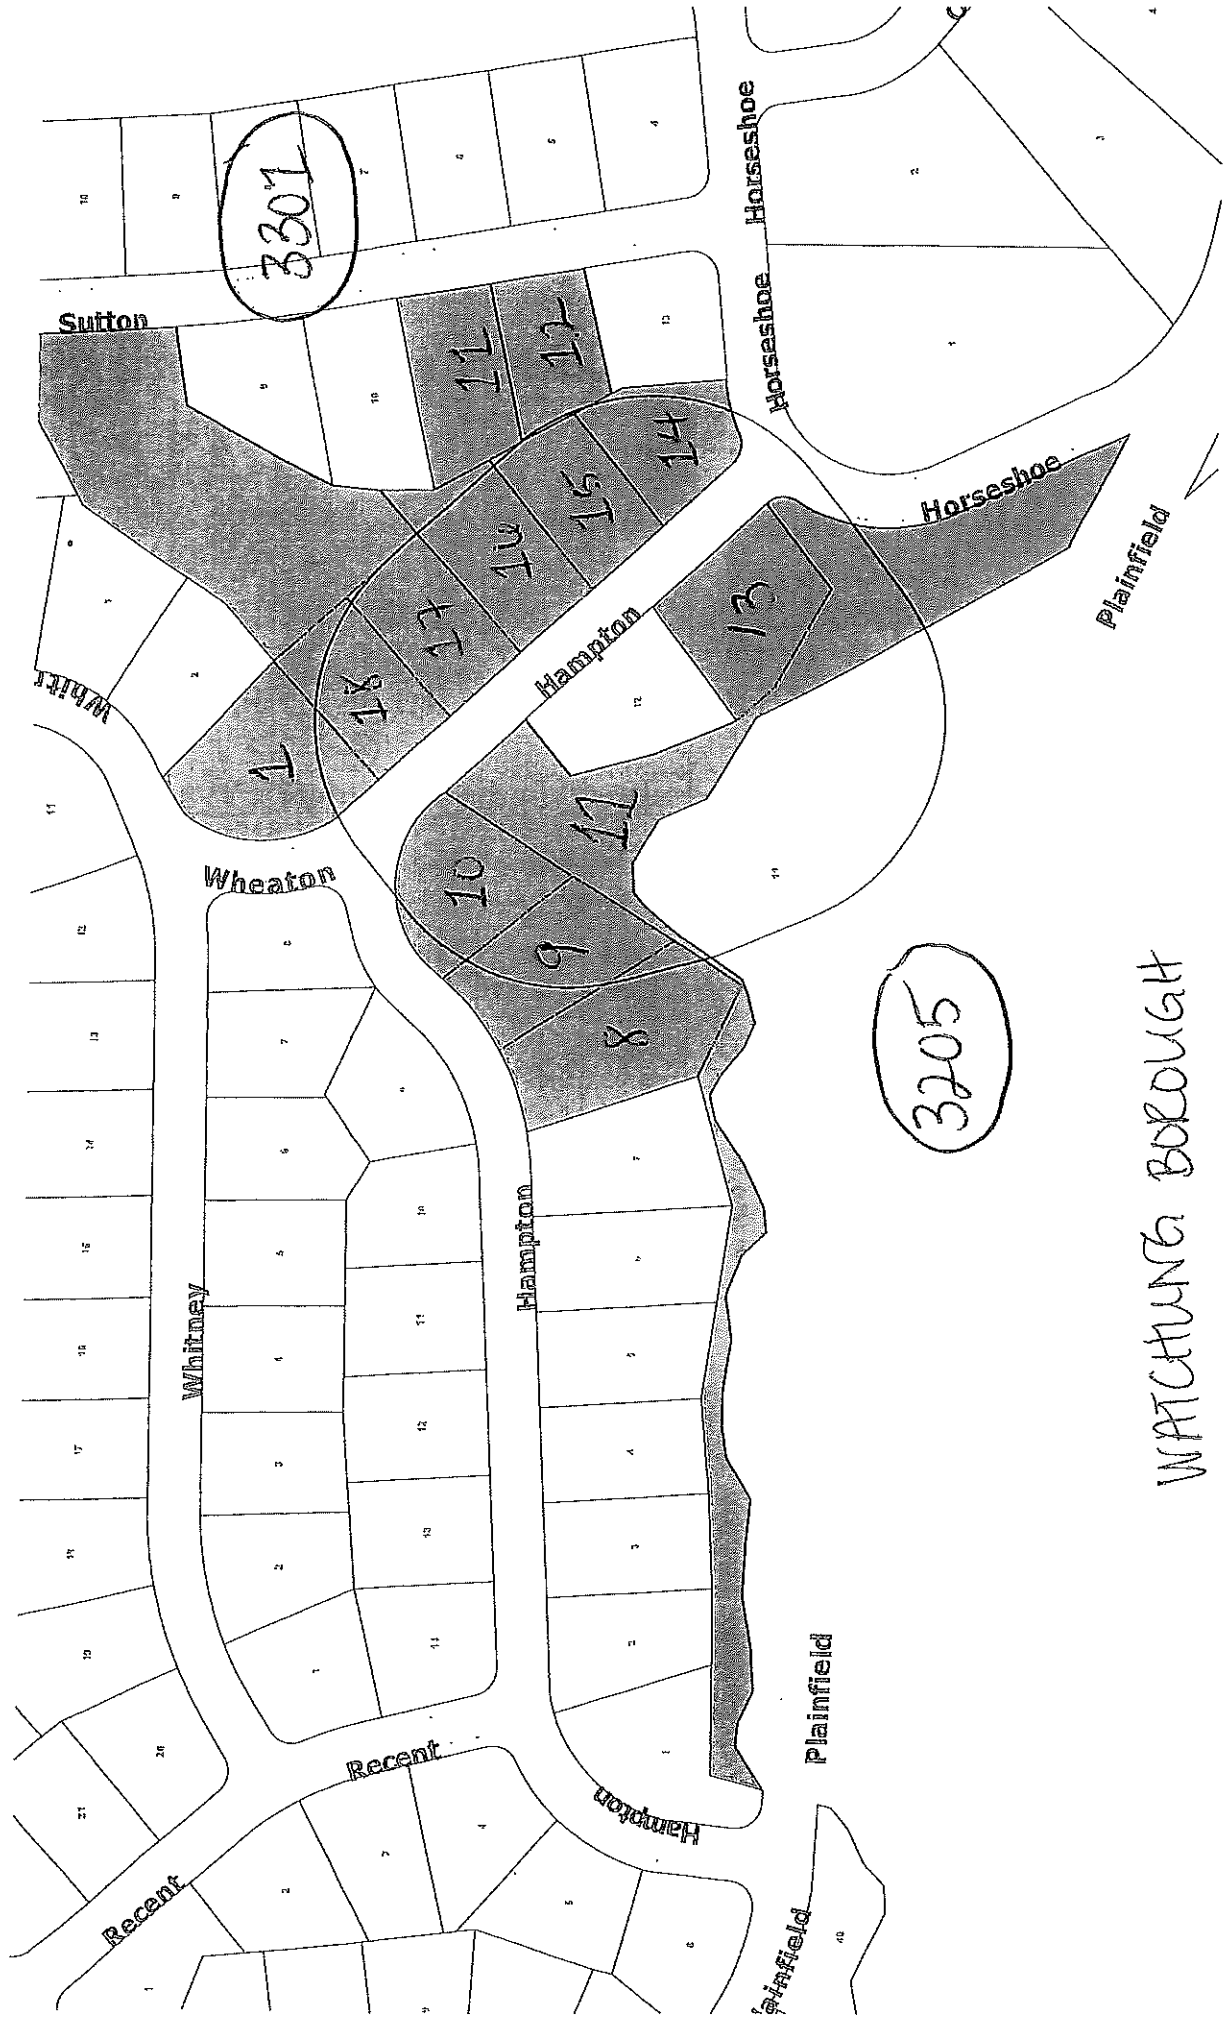

Application No.: _____ Date Requested: 08/05/2021

Block: 3205

Lot(s): 12

Address: 111 HAMPTON DRIVE

Block

Lot

Owner

Address

Service

SEE ATTACHED LIST

I certify that the above is an accurate and complete list of property owners and addresses as prepared from the most recent tax lists. The owners must be given notice pursuant to NJSA 40:55D-12.

200' Radius map for 111 Hampton Drive (BL 3205 L12)

WATCHUNG BOROUGH